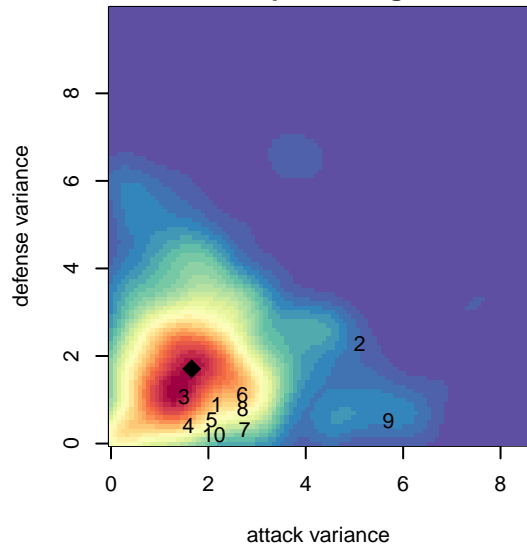

**attack and defense variance (black dot)
relative to other teams
and top 10 in region**