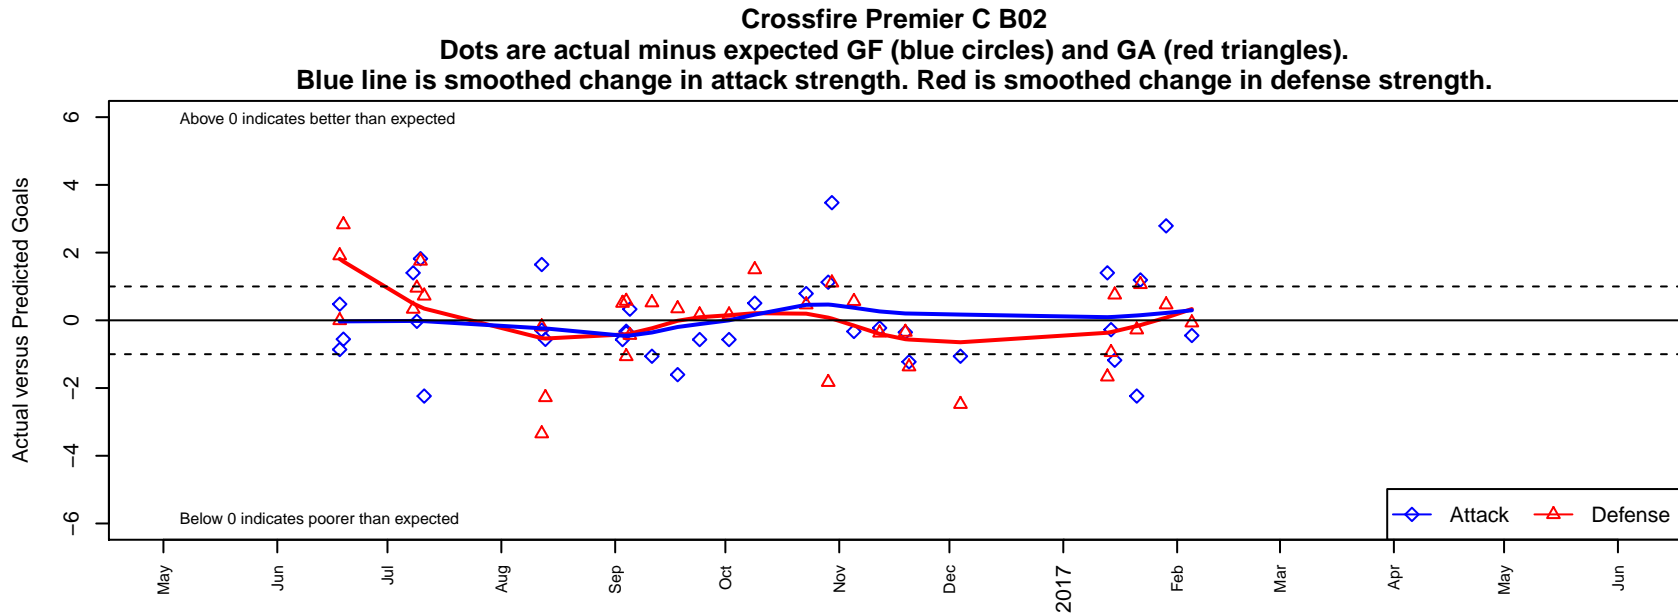

## Crossfire Premier C B02

Crossfire Premier SC  
 Redmond, WA  
 B02 total strength=1269  
 attack=7.32 defense=3.52  
 fall league = RCL B02 Div 4  
 notes= Raferty 2013-5

alt names used:  
 CROSSFIRE PREMIER B02 C (WA)  
 Crossfire Premier B02 C  
 CROSSFIRE PREMIER B02 C (WA)  
 CROSSFIRE PREMIER CROSSFIRE PREMIER  
 CROSSFIRE PREMIER B02 C (WA)  
 Crossfire Premier B02 C  
 Crossfire Premier B02 C

**attack and defense variance (black dot)  
relative to other teams  
and top 10 in region**

**attack and defense rating  
relative to others at age  
and all opponents in last 13 months**

**Performance relative to 13 month average**