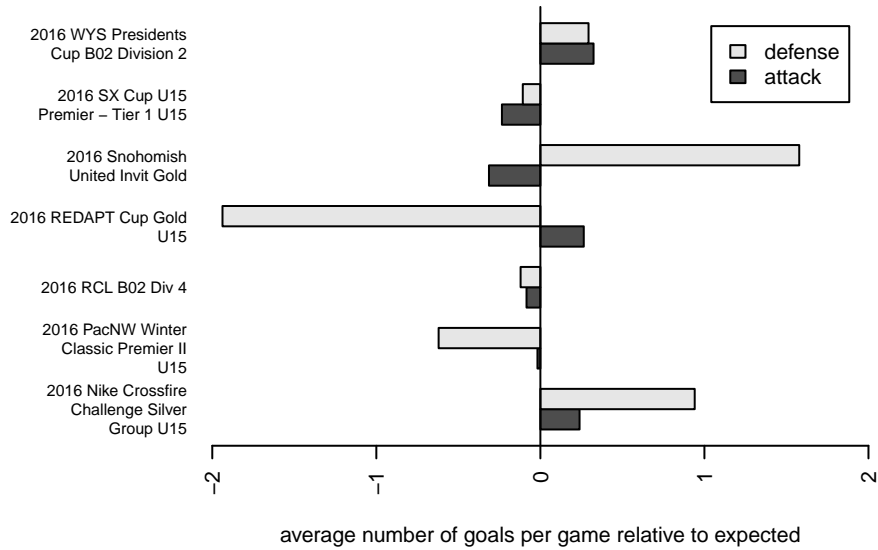

## Crossfire Premier C B02

Crossfire Premier SC  
 Redmond, WA  
 B02 total strength=1269  
 attack=7.32 defense=3.52  
 fall league = RCL B02 Div 4  
 notes= Raferty 2013-5

alt names used:  
 CROSSFIRE PREMIER B02 C (WA)  
 Crossfire Premier B02 C  
 CROSSFIRE PREMIER B02 C (WA)  
 CROSSFIRE PREMIER CROSSFIRE PREMIER  
 CROSSFIRE PREMIER B02 C (WA)  
 Crossfire Premier B02 C  
 Crossfire Premier B02 C

Venues played:  
 2016 Snohomish United Invit Gold  
 2016 Nike Crossfire Challenge Silver Group U1  
 2016 REDAPT Cup Gold U15  
 2016 SX Cup U15 Premier - Tier 1 U15  
 2016 RCL B02 Div 4  
 2016 PacNW Winter Classic Premier II U15  
 2016 WYS Presidents Cup B02 Division 2

**attack and defense variance (black dot)  
relative to other teams  
and top 10 in region**

**attack and defense rating  
relative to others at age  
and all opponents in last 13 months**

**Performance relative to 13 month average**