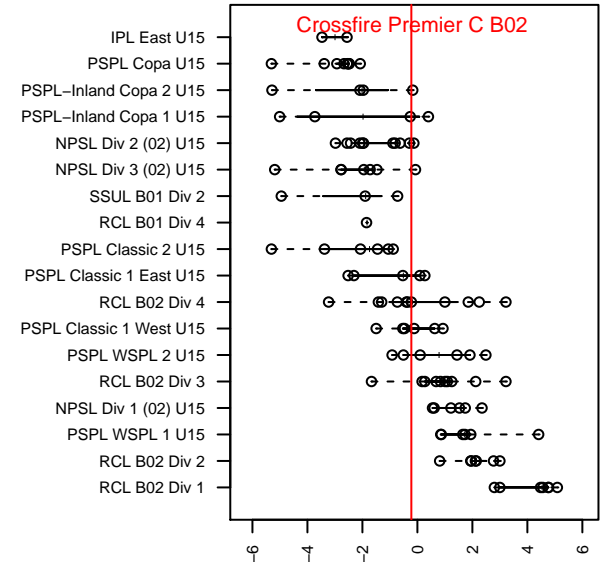

## Crossfire Premier C B02

Crossfire Premier SC  
 Redmond, WA  
 B02 total strength=1269  
 attack=7.32 defense=3.52  
 fall league = RCL B02 Div 4  
 notes= Raferty 2013-5

alt names used:  
 CROSSFIRE PREMIER B02 C (WA)  
 Crossfire Premier B02 C  
 CROSSFIRE PREMIER B02 C (WA)  
 CROSSFIRE PREMIER CROSSFIRE PREMIER  
 CROSSFIRE PREMIER B02 C (WA)  
 Crossfire Premier B02 C  
 Crossfire Premier B02 C

**attack and defense variance (black dot)  
relative to other teams  
and top 10 in region**

**attack and defense rating  
relative to others at age  
and all opponents in last 13 months**

**Performance relative to 13 month average**