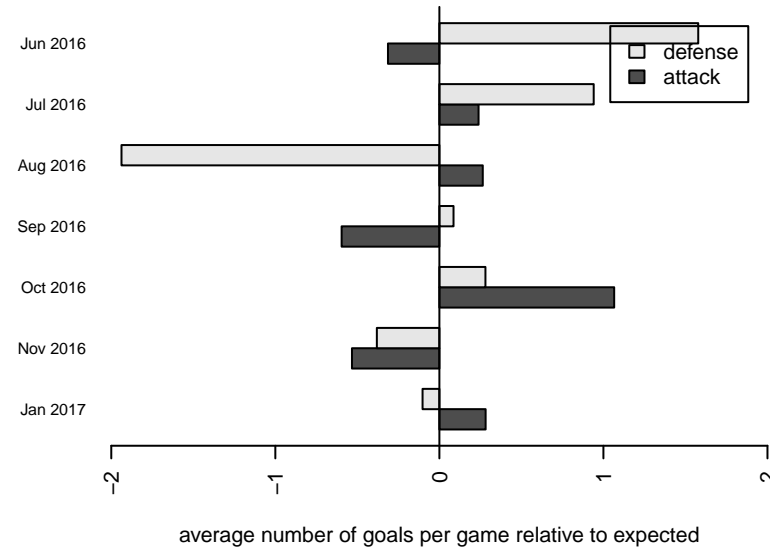

Performance relative to 13 month average