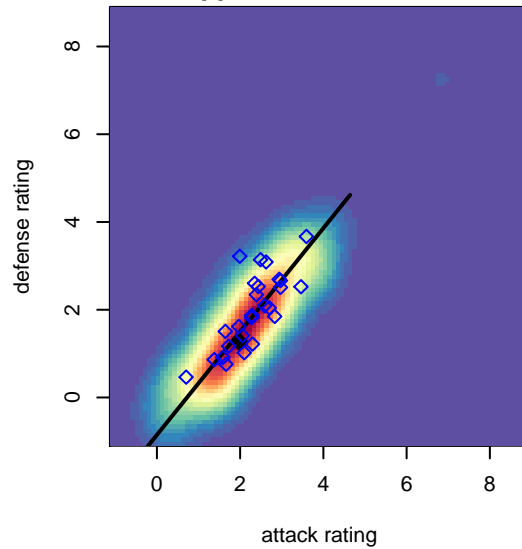

## Crossfire Premier C B02

Crossfire Premier SC  
 Redmond, WA  
 B02 total strength=1269  
 attack=7.32 defense=3.52  
 fall league = RCL B02 Div 4  
 notes= Raferty 2013-5

alt names used:  
 CROSSFIRE PREMIER B02 C (WA)  
 Crossfire Premier B02 C  
 CROSSFIRE PREMIER B02 C (WA)  
 CROSSFIRE PREMIER CROSSFIRE PREMIER  
 CROSSFIRE PREMIER B02 C (WA)  
 Crossfire Premier B02 C  
 Crossfire Premier B02 C

**attack and defense variance (black dot)  
relative to other teams  
and top 10 in region**

**attack and defense rating  
relative to others at age  
and all opponents in last 13 months**

**Performance relative to 13 month average**